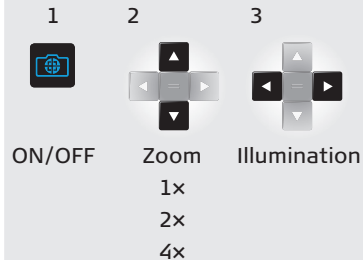

- 1 Status Bar/Level
- 2 Reference
- 3 Active Function
- 4 Main Line (Result)
- 5 Selection keys linked to the symbol above
- 6 ON/DIST
- 7 Pointfinder (viewscreen)
- 8 Function Screen
- 9 Navigation
- 10 Clear/Off
- 11 Add/Subtract

Settings

More Results

Memory

Pointfinder

Personalized Favorites