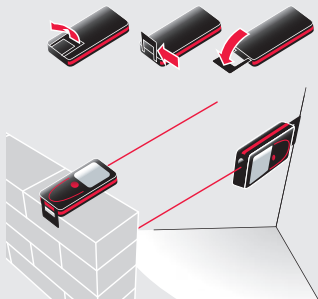

Laser class 2 in acc. with IEC 60825-1

www.disto.com

SAP. No. 792 313

Insert batteries

Operation

ON Measure OFF

Endpiece

Overview

- 1 Status Bar/Level
- 2 Reference
- 3 Active Function
- 4 Main Line (Result)
- 5 Selection keys linked to the symbol above
- 6 ON/DIST
- 7 Pointfinder (viewscreen)
- 8 Function Screen
- 9 Navigation
- 10 Clear/Off
- 11 Add/Subtract

Unlock keypad

Quick Start

Leica DISTO™ D510

- when it has to be right

Leica
Geosystems

(Navigate) Functions

? Helpfunctions

Reference/Tripod