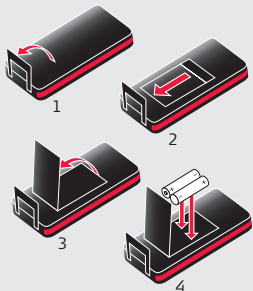

Laser class 2 in acc. with IEC 60825-1

www.disto.com

SAP. No. 792 313

Insert batteries

Operation

ON Measure OFF

Endpiece

Overview

- 1 Status Bar/Level
- 2 Reference
- 3 Active Function
- 4 Main Line (Result)
- 5 Selection keys linked to the symbol above
- 6 ON/DIST
- 7 Pointfinder (viewscreen)
- 8 Function Screen
- 9 Navigation
- 10 Clear/Off
- 11 Add/Subtract

Unlock keypad

Quick Start

Leica DISTO™ D510

- when it has to be right

Leica
Geosystems

(Navigate) Functions

? Helpfunctions

Reference/Tripod