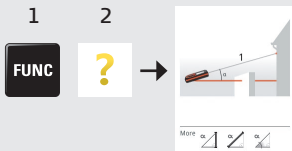

- 1 Status Bar/Level
- 2 Reference
- 3 Active Function
- 4 Main Line (Result)
- 5 Selection keys linked to the symbol above
- 6 ON/DIST
- 7 Pointfinder (viewscreen)
- 8 Function Screen
- 9 Navigation
- 10 Clear/Off
- 11 Add/Subtract

Unlock keypad

Quick Start

Leica DISTO™ D510

- when it has to be right

Leica
Geosystems

(Navigate) Functions

? Helpfunctions

Reference/Tripod