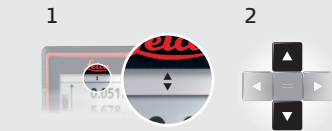

- 1 Status Bar/Level
- 2 Reference
- 3 Active Function
- 4 Main Line (Result)
- 5 Selection keys linked to the symbol above
- 6 ON/DIST
- 7 Pointfinder (viewscreen)
- 8 Function Screen
- 9 Navigation
- 10 Clear/Off
- 11 Add/Subtract

Unlock keypad

Quick Start

Leica DISTO™ D510

- when it has to be right

Leica
Geosystems

(Navigate) Functions

? Helpfunctions

Reference/Tripod

Settings

More Results

Memory

Pointfinder

Personalized Favorites