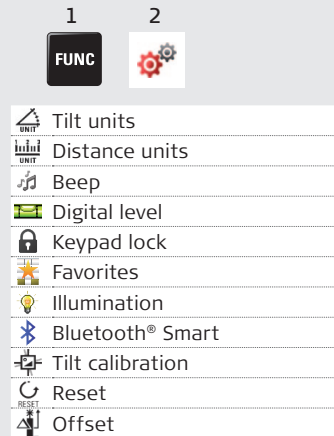

- 1 Status Bar/Level
- 2 Reference
- 3 Active Function
- 4 Main Line (Result)
- 5 Selection keys linked to the symbol above
- 6 ON/DIST
- 7 Pointfinder (viewscreen)
- 8 Function Screen
- 9 Navigation
- 10 Clear/Off
- 11 Add/Subtract

Unlock keypad

Quick Start

Leica DISTO™ D510

- when it has to be right

Leica
Geosystems

(Navigate) Functions

? Helpfunctions

Reference/Tripod

Settings

More Results

Memory

Pointfinder

Personalized Favorites