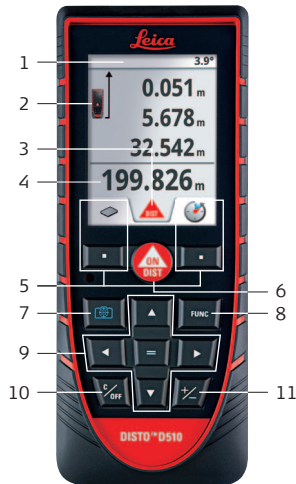

Quick Start

Leica DISTO™ D510

- when it has to be right

Leica
Geosystems