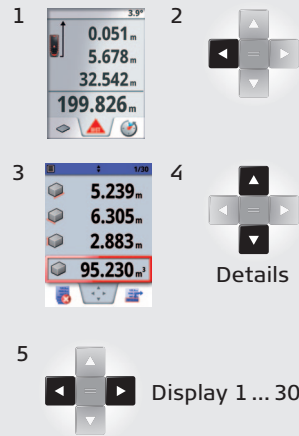

- 1 Status Bar/Level
- 2 Reference
- 3 Active Function
- 4 Main Line (Result)
- 5 Selection keys linked to the symbol above
- 6 ON/DIST
- 7 Pointfinder (viewscreen)
- 8 Function Screen
- 9 Navigation
- 10 Clear/Off
- 11 Add/Subtract

Settings

More Results

Memory

Pointfinder

Personalized Favorites