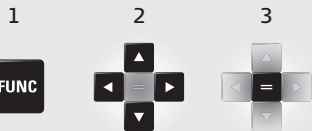

- 1 Status Bar/Level
- 2 Reference
- 3 Active Function
- 4 Main Line (Result)
- 5 Selection keys linked to the symbol above
- 6 ON/DIST
- 7 Pointfinder (viewscreen)
- 8 Function Screen
- 9 Navigation
- 10 Clear/Off
- 11 Add/Subtract

Unlock keypad

Quick Start

Leica DISTO™ D510

- when it has to be right

Leica
Geosystems

(Navigate) Functions

? Helpfunctions

Reference/Tripod

Settings

More Results

Memory

Pointfinder

Personalized Favorites