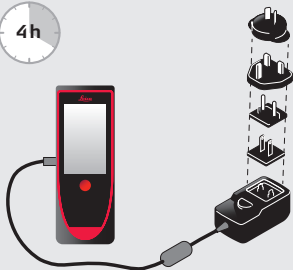

1

ON

2

Measure

3

2 sec.

OFF

Charging

Endpiece

Overview

- 1 Status Bar/Level
- 2 Reference
- 3 Active Function
- 4 Main Line (Result)
- 5 Selection keys linked to the symbol above
- 6 ON/DIST
- 7 Pointfinder (viewscreen)
- 8 Function Screen
- 9 Navigation
- 10 Clear/Off
- 11 Add/Subtract