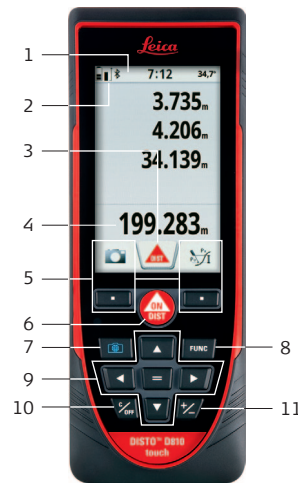

Endpiece

Overview

- 1 Status Bar/Level
- 2 Reference
- 3 Active Function
- 4 Main Line (Result)
- 5 Selection keys linked to the symbol above
- 6 ON/DIST
- 7 Pointfinder (viewscreen)
- 8 Function Screen
- 9 Navigation
- 10 Clear/Off
- 11 Add/Subtract

Unlock keypad

1

2

Within 2 sec.

Quick Start

Leica DISTO™ D810 touch

- when it has to be **right**

Leica
Geosystems

(Navigate) Functions

Reference/settings

Memory

More results

Pointfinder

Take photo

Take screen shot

Laser class 2 in acc. with IEC 60825-1