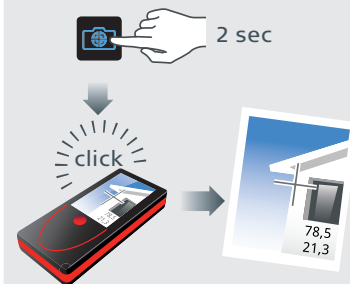

Endpiece

Overview

- 1 Status Bar/Level
- 2 Reference
- 3 Active Function
- 4 Main Line (Result)
- 5 Selection keys linked to the symbol above
- 6 ON/DIST
- 7 Pointfinder (viewscreen)
- 8 Function Screen
- 9 Navigation
- 10 Clear/Off
- 11 Add/Subtract

(Navigate) Functions

Reference/settings

Memory

More results

Pointfinder

Take photo

Take screen shot

Laser class 2 in acc. with IEC 60825-1