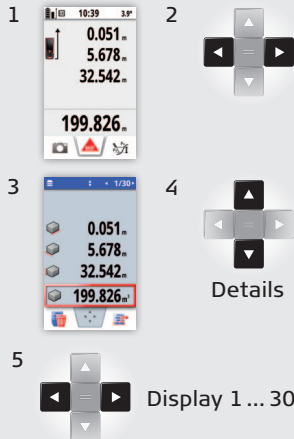

Endpiece

Overview

- 1 Status Bar/Level
- 2 Reference
- 3 Active Function
- 4 Main Line (Result)
- 5 Selection keys linked to the symbol above
- 6 ON/DIST
- 7 Pointfinder (viewscreen)
- 8 Function Screen
- 9 Navigation
- 10 Clear/Off
- 11 Add/Subtract

(Navigate) Functions

Reference/settings

Memory

More results

Pointfinder

Take photo

Take screen shot

Laser class 2 in acc. with IEC 60825-1