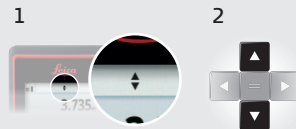

(Navigate) Functions

Reference/settings

Memory

More results

Pointfinder

Take photo

Take screen shot

Laser class 2 in acc. with IEC 60825-1