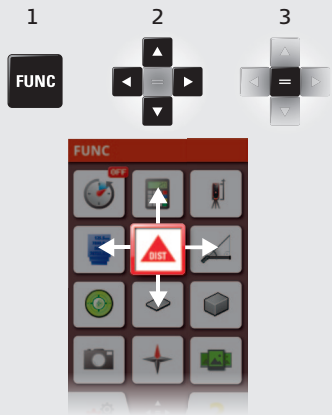

Endpiece

Overview

- 1 Status Bar/Level
- 2 Reference
- 3 Active Function
- 4 Main Line (Result)
- 5 Selection keys linked to the symbol above
- 6 ON/DIST
- 7 Pointfinder (viewscreen)
- 8 Function Screen
- 9 Navigation
- 10 Clear/Off
- 11 Add/Subtract

Unlock keypad

1

2

Within 2 sec.

Quick Start

Leica DISTO™ D810 touch

- when it has to be **right**

Leica
Geosystems

(Navigate) Functions

Reference/settings

Memory

More results

Pointfinder

Take photo

Take screen shot

Laser class 2 in acc. with IEC 60825-1