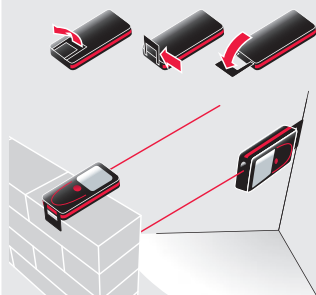

1

ON

2

Measure

3

2 sec.

OFF

Charging

Endpiece

Overview

- 1 Status Bar/Level
- 2 Reference
- 3 Active Function
- 4 Main Line (Result)
- 5 Selection keys linked to the symbol above
- 6 ON/DIST
- 7 Pointfinder (viewscreen)
- 8 Function Screen
- 9 Navigation
- 10 Clear/Off
- 11 Add/Subtract