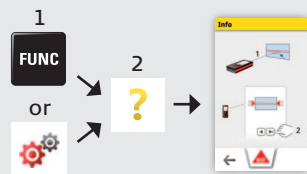

? Helpfunctions