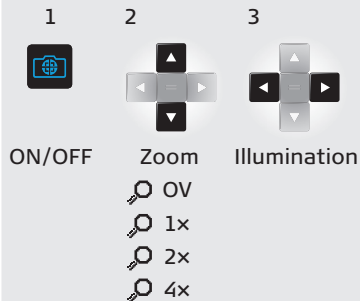

Endpiece

Overview

- 1 Status Bar/Level
- 2 Reference
- 3 Active Function
- 4 Main Line (Result)
- 5 Selection keys linked to the symbol above
- 6 ON/DIST
- 7 Pointfinder (viewscreen)
- 8 Function Screen
- 9 Navigation
- 10 Clear/Off
- 11 Add/Subtract

(Navigate) Functions

Reference/settings

Memory

More results

Pointfinder

Take photo

Take screen shot

Laser class 2 in acc. with IEC 60825-1