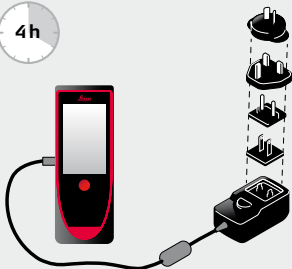

Settings

1

2

- Tilt units
- Distance units
- Beep
- Digital level
- Keypad lock
- Bluetooth® Smart, WLAN
- Tilt calibration
- Favorites
- Illumination
- Date and Time
- Compass adjustment
- Touch screen
- Offset
- Reset
- Information
- Levelling alert

Measure

3

2 sec.

OFF

Charging

Smart Base

Overview

- Status Bar/Level
- Reference
- Active Function
- Main Line (Result)
- Selection keys linked to the symbol above
- ON/DIST
- Pointfinder (viewscreen)
- Function Screen
- Navigation
- Clear/Off
- Add/Subtract