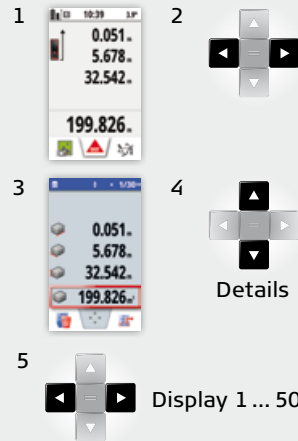

Measure

3

2 sec.

OFF

Charging

Smart Base

Overview

- Status Bar/Level
- Reference
- Active Function
- Main Line (Result)
- Selection keys linked to the symbol above
- ON/DIST
- Pointfinder (viewscreen)
- Function Screen
- Navigation
- Clear/Off
- Add/Subtract

(Navigate) Functions

Reference/settings

Memory

More results

Pointfinder

Take photo

Take screen shot

? Helpfunctions