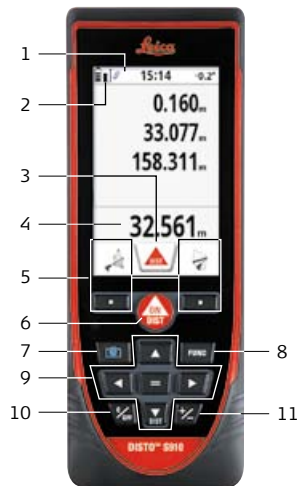

Quick Start

Leica DISTO™ S910

- when it has to be right

Leica
Geosystems