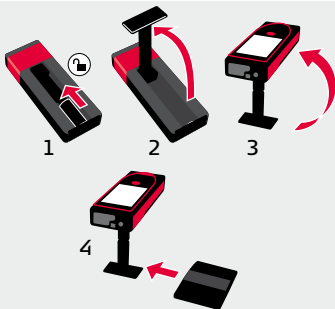

Settings

1

2

- Tilt units
- Distance units
- Beep
- Digital level
- Keypad lock
- Bluetooth® Smart, WLAN
- Tilt calibration
- Favorites
- Illumination
- Date and Time
- Compass adjustment
- Touch screen
- Offset
- Reset
- Information
- Levelling alert

Measure

3

2 sec.

OFF

Charging

Smart Base

Overview

- Status Bar/Level
- Reference
- Active Function
- Main Line (Result)
- Selection keys linked to the symbol above
- ON/DIST
- Pointfinder (viewscreen)
- Function Screen
- Navigation
- Clear/Off
- Add/Subtract

Unlock keypad

1

2

Within 2 sec.

Quick Start

Leica DISTO™ S910

- when it has to be right

Leica
Geosystems