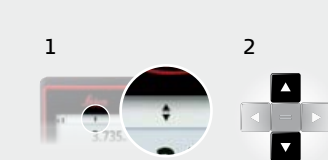

(Navigate) Functions

Reference/settings

Memory

More results

Pointfinder

Take photo

Take screen shot

? Helpfunctions