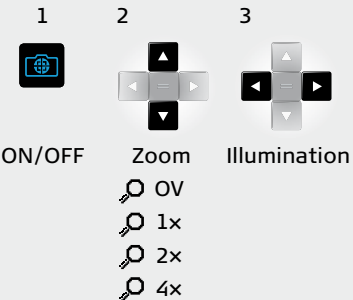

(Navigate) Functions

Reference/settings

Memory

More results

Pointfinder

Take photo

Take screen shot

? Helpfunctions