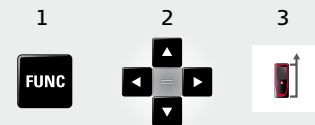

Measure

3

2 sec.

OFF

Charging

Smart Base

Overview

- Status Bar/Level
- Reference
- Active Function
- Main Line (Result)
- Selection keys linked to the symbol above
- ON/DIST
- Pointfinder (viewscreen)
- Function Screen
- Navigation
- Clear/Off
- Add/Subtract

Unlock keypad

1

2

Within 2 sec.

Quick Start

Leica DISTO™ S910

- when it has to be right

Leica
Geosystems

(Navigate) Functions

Reference/settings

Memory

More results

Pointfinder

Take photo

Take screen shot

? Helpfunctions