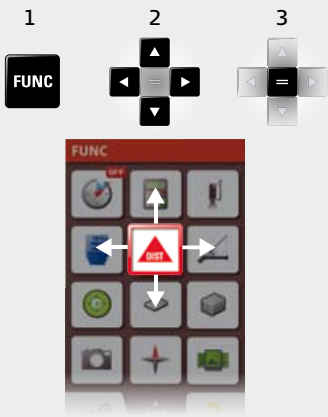

Settings

1

2

- Tilt units
- Distance units
- Beep
- Digital level
- Keypad lock
- Bluetooth® Smart, WLAN
- Tilt calibration
- Favorites
- Illumination
- Date and Time
- Compass adjustment
- Touch screen
- Offset
- Reset
- Information
- Levelling alert

Measure

3

2 sec.

OFF

Charging

Smart Base

Overview

- Status Bar/Level
- Reference
- Active Function
- Main Line (Result)
- Selection keys linked to the symbol above
- ON/DIST
- Pointfinder (viewscreen)
- Function Screen
- Navigation
- Clear/Off
- Add/Subtract

Unlock keypad

1

2

Within 2 sec.

Quick Start

Leica DISTO™ S910

- when it has to be right

Leica
Geosystems

(Navigate) Functions

Reference/settings

Memory

More results

Pointfinder

Take photo

Take screen shot

? Helpfunctions