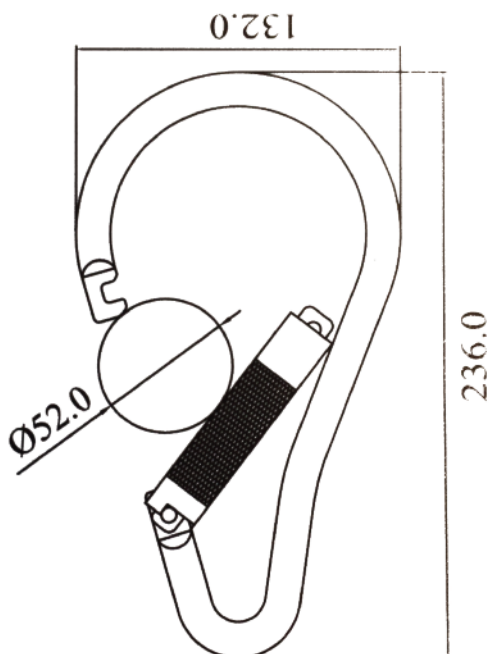

KH407 Pear Scaffold Hook

Large Pear Shaped Hook with a captive bar option. Ideal for attaching on to structures such as scaffolding.

Product Code:
KH407

Conformance:
BS EN 362

Gate Opening:
52mm

Breaking Strength:
35kN

Material:
High Tensile Steel

Weight:
811 grams