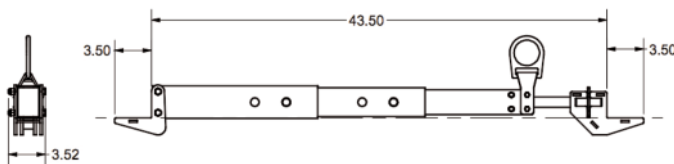

This anchor adjusts to fit into window or door spaces to provide a temporary anchor point for one user

Product Code:
60048

Conformance:
BS EN 795 TYPE B

Weight:
5.9kg

Mild Steel with CS-500 finish

Adjusts from 22" to 43"
(559mm to 1092mm)