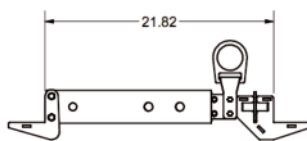

This anchor adjusts to fit into window or door spaces to provide a temporary anchor point for one user

Product Code:
60048

Conformance:
BS EN 795 TYPE B

Weight:
5.9kg

Mild Steel with CS-500 finish

Adjusts from 22" to 43"
(559mm to 1092mm)