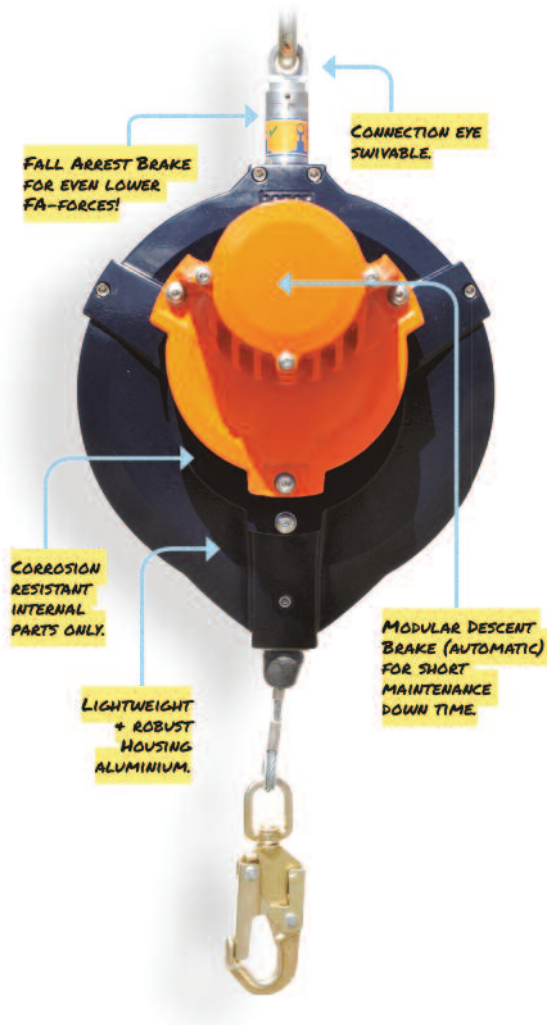

## AB15TD 15m Fall Arrest Auto Descender

The 15m Fall Arrest Auto Descender is designed to provide fall protection from falls from height. Anchored above the user, it gives the user a safe area of work. The retracting line pays in and out of the device as the user moves. In the event of a fall, a brake engages, arresting the fall of the user with a controlled deceleration force, lowering the user to the ground.

Product Code:  
AB15TD

Conformance:  
BS EN 360  
BS EN 341 CLASS C

Cable:  
15m x 5mm Galvanised Steel

Max Recommended User Weight:  
150KG

Descent Speed:  
1.3 m/s (100kg)

Weight:  
18.7kg

Service Interval:  
12 months