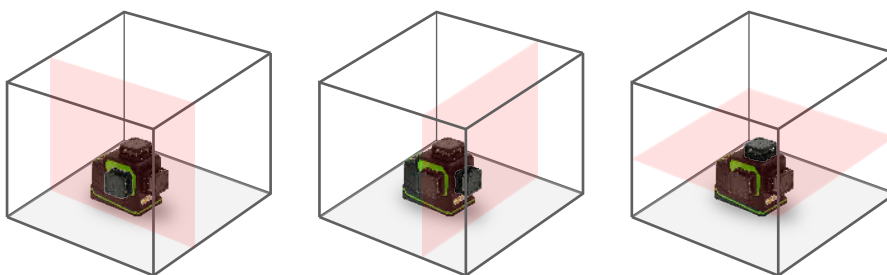

## The 3 line 360° Professional Laser

The new Imex 3DR is one of the brightest lasers on the market. With a 360° line horizontal and 2 x 360° Vertical lines at 90° to each other this tool becomes the best tool for most applications.

USB Charge

Spare Battery pack

Line lock

Tripod threads

Full 360 degree lines in all directions

### Specifications : Imex LX3DR

Light Source	635nm Red diodes
Output	Laser Class II
Accuracy	+/-2mm @ 10m
Beams	1 x 360° Horizontal 2 x 360° Vertical @ 90°
Damping Type	Self Levelling - Magnetic
Hours of continuous use	45 Hrs one beam, 20 hrs all beams
Working Distance	30m Radius 80m with detector
IP Rating	IP 54
Batteries	Lithium-ion 3.7v, 6.00Ah, Alkaline-6v